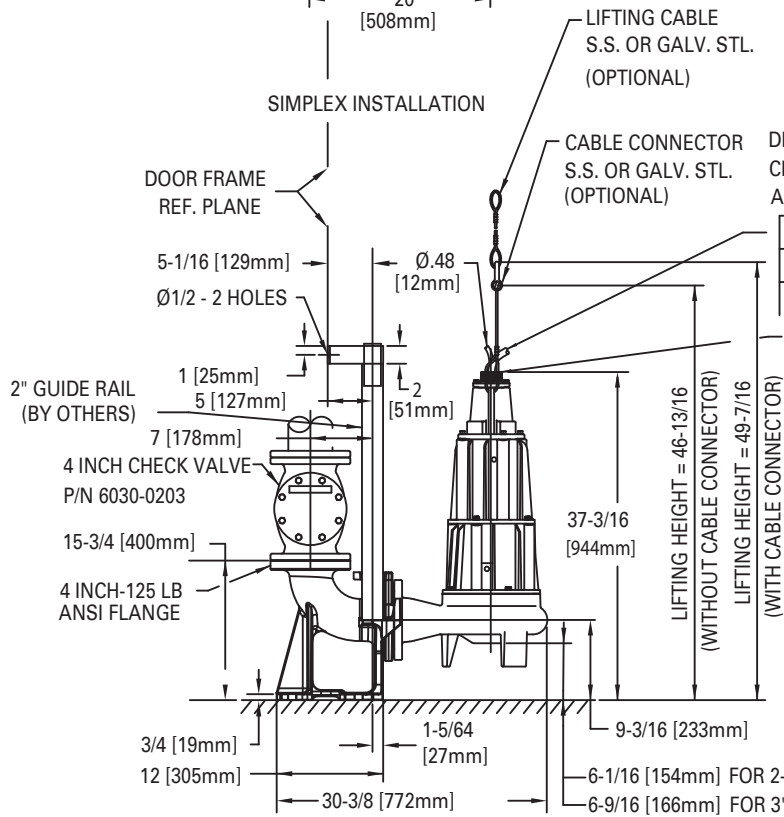

SIMPLEX INSTALLATION

DUPLEX INSTALLATION

DIMENSIONS BASED ON STANDARD ANSI FITTING SIZES
CHECK VALVES REQUIRED, NOT SHOWN FOR CLARITY
ALL DIMENSIONS IN INCHES UNLESS OTHERWISE NOTED

| FLA | DIAMETER |
|-----|------------|
| <20 | .68 [17mm] |
| >20 | .96 [24mm] |