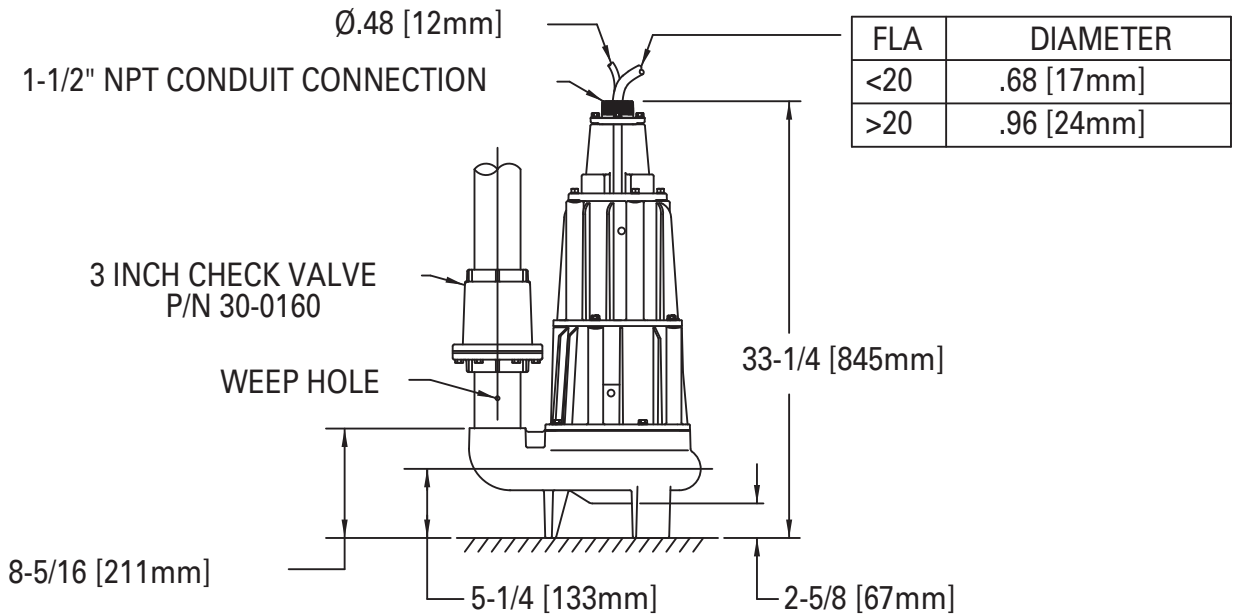

BASIN	DIAMETER
SIMPLEX	24 INCH MINIMUM
DUPLEX	30 INCH MINIMUM

FOR SIZE ONLY  
VOLUME MAY REQUIRE  
LARGER BASIN

SIMPLEX INSTALLATION

ALL DIMENSIONS ARE IN INCHES UNLESS OTHERWISE NOTED

FLA	DIAMETER
<20	.68 [17mm]
>20	.96 [24mm]