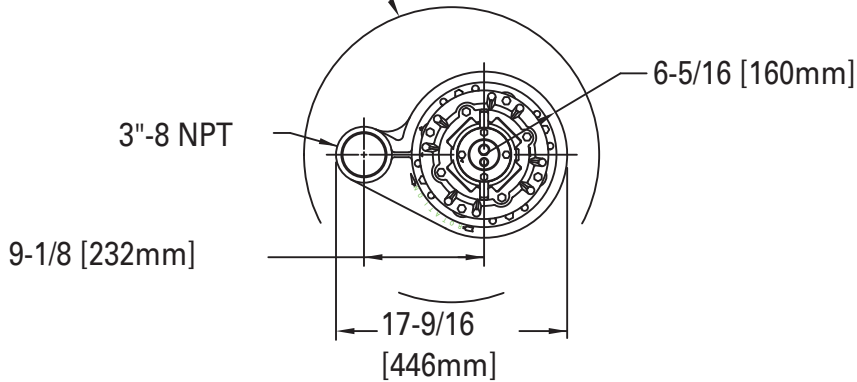

BASIN	DIAMETER
SIMPLEX	24 INCH MINIMUM
DUPLEX	30 INCH MINIMUM

FOR SIZE ONLY  
VOLUME MAY REQUIRE  
LARGER BASIN

SIMPLEX INSTALLATION

ALL DIMENSIONS ARE IN INCHES UNLESS OTHERWISE NOTED

FLA	DIAMETER
<20	.68 [17mm]
>20	.96 [24mm]