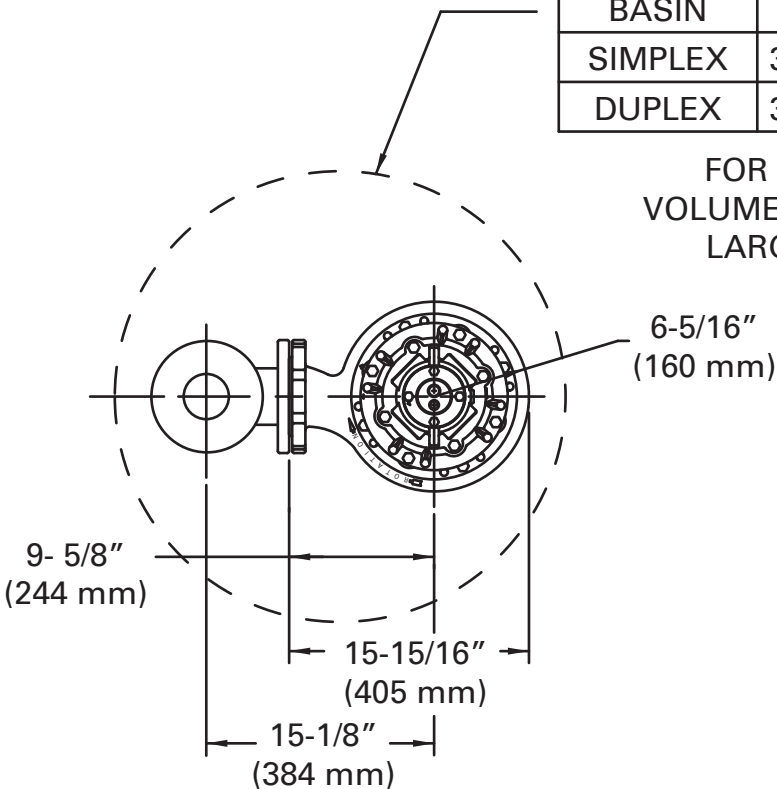

BASIN	DIAMETER
SIMPLEX	30" (76 cm) MINIMUM
DUPLEX	36" (91 cm) MINIMUM

FOR SIZE ONLY.  
VOLUME MAY REQUIRE  
LARGER BASIN.

**SIMPLEX INSTALLATION**

ALL DIMENSIONS IN INCHES UNLESS OTHERWISE NOTED

FLA	DIAMETER
<20	.68" (17 mm)
>20	.96" (24 mm)