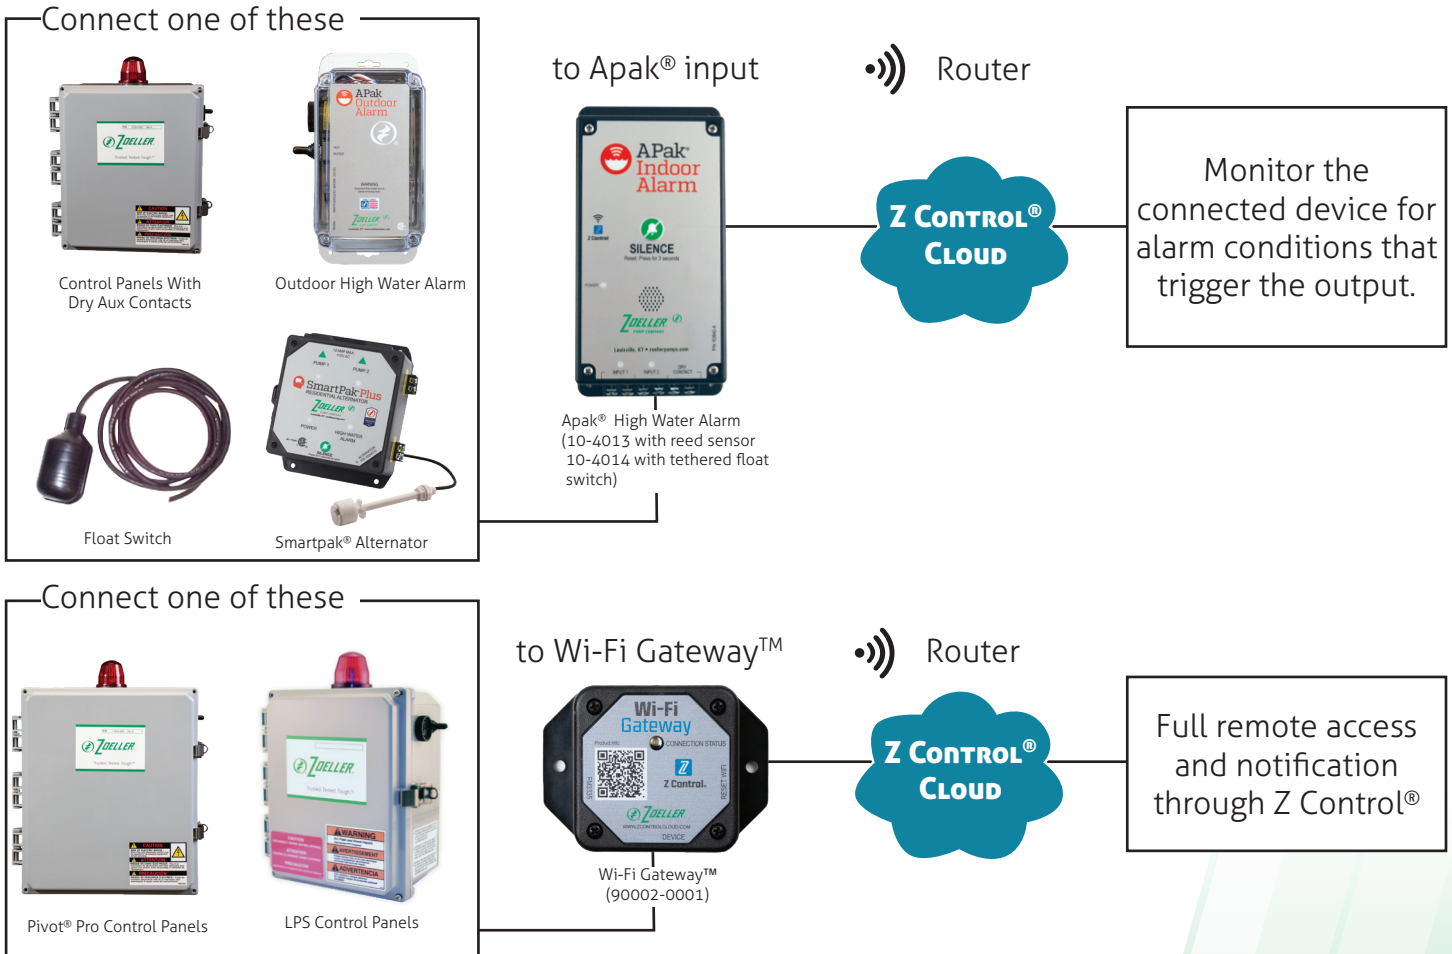

Use an APak or Wi-Fi Gateway With Your **ZOELLER® PRODUCT** at ZControlCloud.com

Z Control® products connect to a secure 2.4 ghz Wi-Fi network. If only a wired network is available, purchase of a low-cost access point (provided by others) is necessary to create a Wi-Fi network.

Enjoy all these features at no cost:

1. Z Control® Basic Account
 - Easy installation and set-up
 - Free basic phone support
2. iOS and Android apps
3. Remote access for alarm notification
4. Notifications via email, mobile app push, and text*