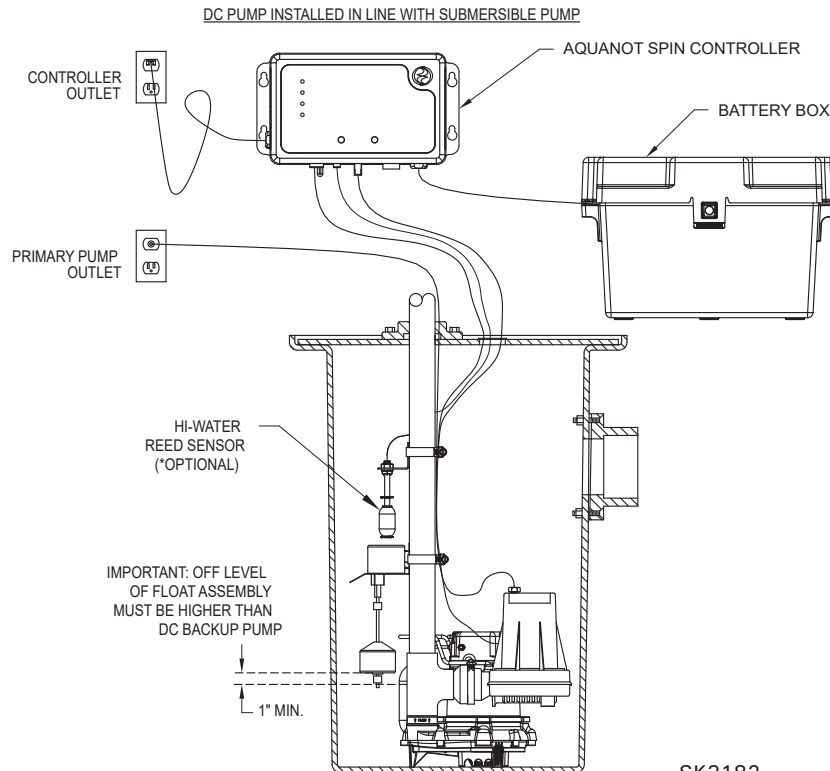

INCLUDED IN THIS PACKAGE

- 508 Double-sealed dc pump
- AquaNot® spin controller
- Vertical operational switch
- Battery box
- Fittings and misc.

PROPAK SYSTEMS INCLUDE:

- M53® or M98 primary pump
- Pre-piped assembly

SYSTEMS

Model	System	Warranty
508-0005	Aquanot® Spin 508	3 Years
508-0006	Aquanot® Spin 508/M53 ProPak	3 Years
508-0007	Aquanot® Spin 508/M98 ProPak	3 Years

PERFORMANCE

GALLONS PER MINUTE AT 12.7 VOLTS

FEET	METERS	GALLONS	LITERS
5	1.5	41	156
10	3.0	34	129
15	4.6	26	99
28	8.5	SHUT-OFF HEAD	