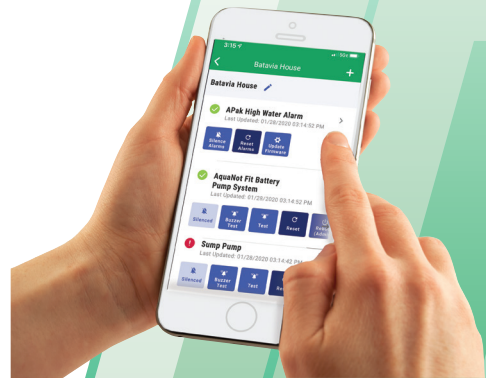

# Wi-Fi Gateway

Connect Z Control® Enabled Zoeller Products  
To The Z Control® Cloud.

90002-0001

Use the Wi-Fi Gateway to connect your Zoeller product (Pivot Pro and LPS control panels) to the Z Control® Cloud in just a few simple steps. Connecting to the Cloud allows the user to gain remote access to control and manage devices and to receive email, text, and push alert notifications and reminders.

- Simple set-up
- Automatically pairs with connected device
- Compact design (3.5" x 2.5" x 1")
- Lower cost than previous model
- Free standard access. No additional charge or subscription needed for standard Z Control® account access
- Includes 3' Cat5 cable and hook and loop fasteners for mounting
- Nema 1 enclosure (for indoor use only)