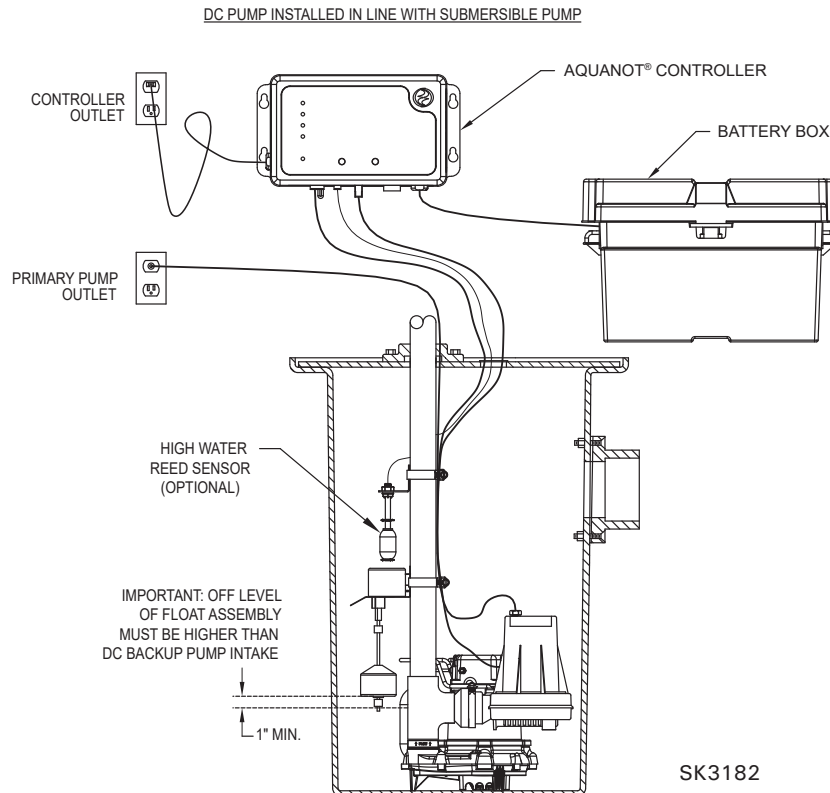

COMPARE	Zoeller Aquanot Spin	ProSeries 2400	Liberty StormCell
GPM @ 10' @ 12.7 volts	34	23	29
Air lock prevention logic	YES	NO	NO
Built-in logic provides advance warning for additional fault conditions	YES	NO	NO
Supervision of 2 independent switches, battery, and charger	YES	NO	NO
Optional independent high water sensor that will send alarm and turn on pump in emergency (purchase 10-4830)	YES	NO	NO
Pre-assembled combo systems	YES, 3	YES, 3	YES,1
Adjustable self-test schedule	YES	NO	NO
Manufacturer	Zoeller US / Canada	Others China	Others/Liberty US / Taiwan
Price	Lower	Higher	Even Higher

SYSTEMS

Model	System	Warranty
508-0005	Aquanot® Spin 508	3 Years
508-0006	Aquanot® Spin 508/M53 ProPak	3 Years
508-0007	Aquanot® Spin 508/M98 ProPak	3 Years

PERFORMANCE

GALLONS PER MINUTE AT 12.7 VOLTS

FEET	METERS	GALLONS	LITERS
5	1.5	41	156
10	3.0	34	129
15	4.6	26	99
28	8.5	SHUT-OFF HEAD	

© Copyright 2021 Zoeller® Co. All rights reserved.

502-778-2731 | 800-928-7867 | 3649 Cane Run Road | Louisville, KY 40211-1961 | zoellerpumps.com