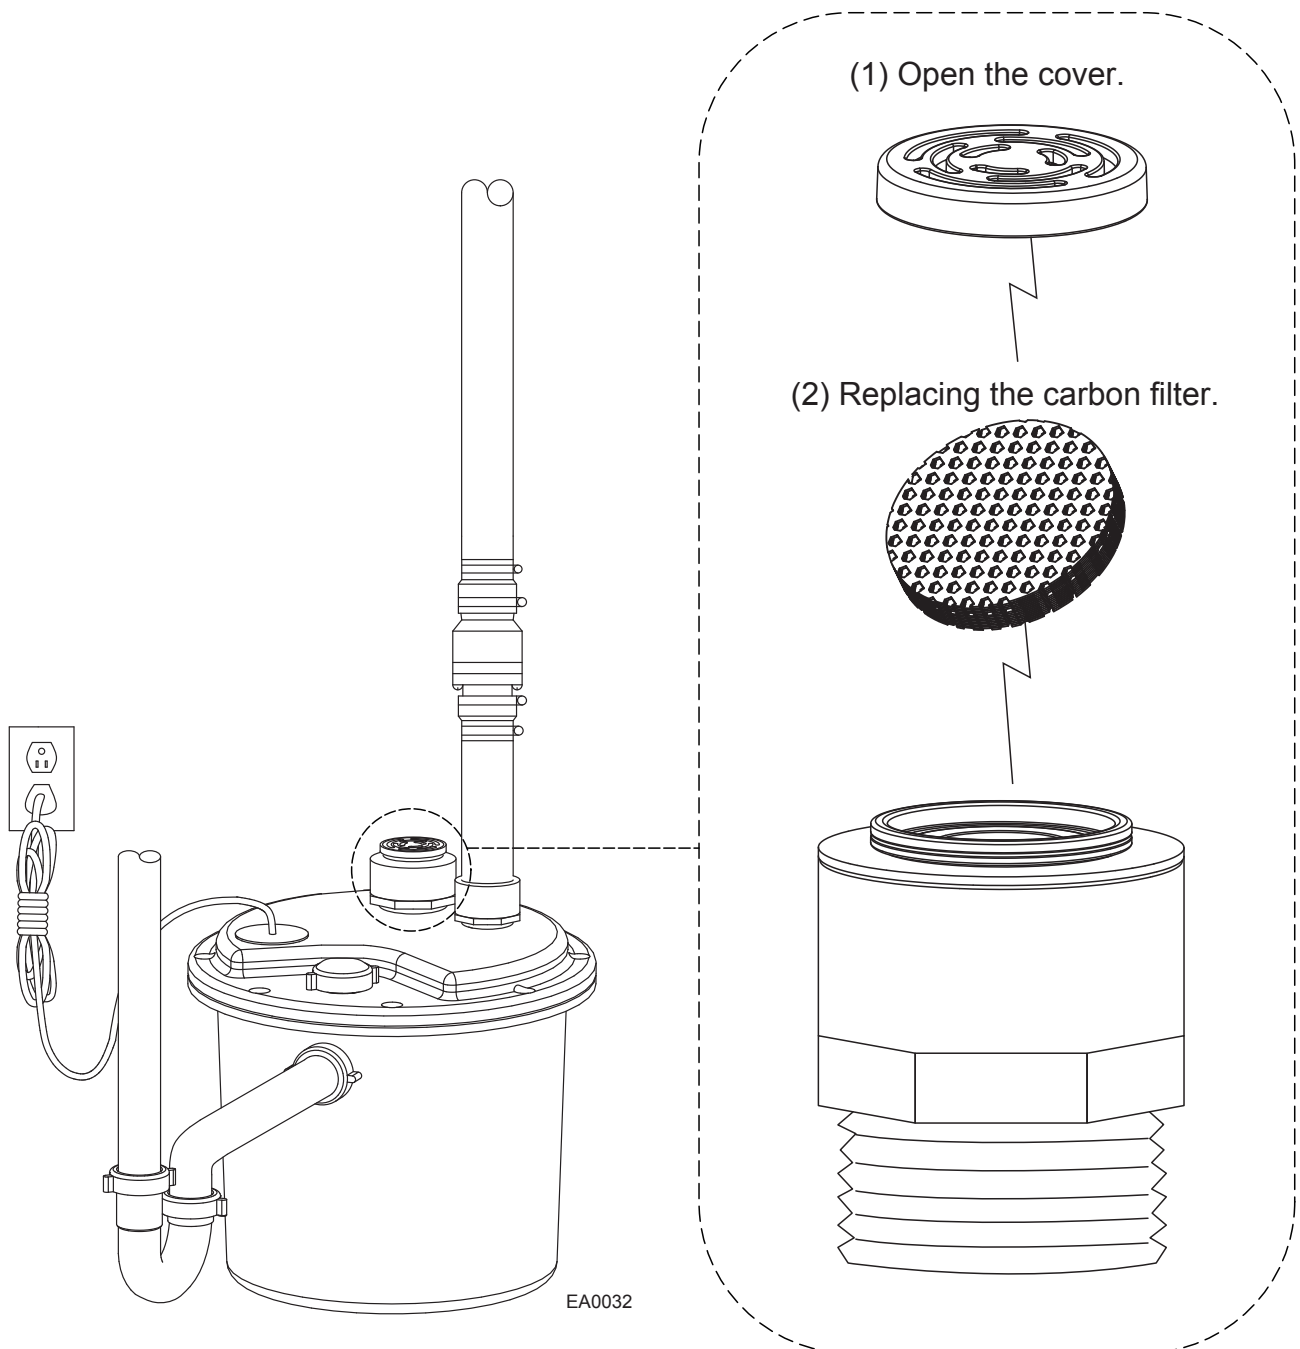

通气阀说明书

132 / 133 型

请定期更换活性炭滤棉，以达到适当的通气。

INSTALLATION INSTRUCTIONS

MODEL 132/133

Carbon filter vent

To maintain effective ventilation, please replace the carbon filter periodically.

EA0032